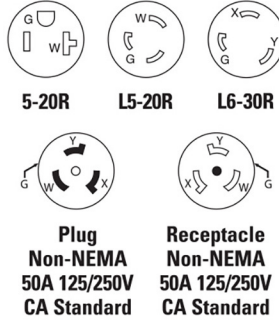

FEATURES

- High visibility OSHA Safety Red powder-coated weather resistant enclosures
- Stackable units securely lock together for safe transport and storage
- Weatherproof outlet covers and flip-up circuit breaker cover prevent accidental tripping and protect from damage and weather

RATINGS

- 50A Input
- 20A, 30A, 50A Output
- 120/240 VAC (Max.)

INDUSTRIAL-GRADE SPIDER BOXES

Part Number	Rating	Distribution Devices	Receptacle Ratings	Receptacle Component	Protection	
					Overload	GFCI
RB300M	50A, 120/240 V/AC max.	(6) WR Duplex Receptacles (1) Locking Receptacle (1) Locking Inlet (1) Locking Outlet	20A, 125V 30A, 250V 50A, 125/250V 50A, 125/250V	WRBR20BK L630R CS6375RB CS6369RB	X X - -	X X - -
RB300M-L5	50A, 120/240 V/AC max.	(6) WR Duplex Receptacles (1) Locking Receptacle (1) Locking Inlet (1) Locking Outlet	20A, 125V 30A, 125V 50A, 125/250V 50A, 125/250V	WRBR20BK L530R CS6375RB CS6369RB	X X - -	X X - -
RB301M	50A, 120/240 V/AC max.	(6) Single Receptacles (1) Locking Receptacle (1) Locking Inlet (1) Locking Outlet	20A, 125V 30A, 250V 50A, 125/250V 50A, 125/250V	1877BK L630R CS6375RB CS6369RB	X X - -	X - - -
RB302M	50A, 120/240 V/AC max.	(6) Locking Receptacles (1) Locking Receptacle (1) Locking Inlet (1) Locking Outlet	20A, 125V 30A, 250V 50A, 125/250V 50A, 125/250V	L530R L630R CS6375RB CS6369RB	X X - -	X - - -
RB303M	50A, 120/240 V/AC max.	(3) Single Receptacles (3) Locking Receptacles (1) Locking Receptacle (1) Locking Inlet (1) Locking Outlet	20A, 125V 20A, 125V 30A, 250V 50A, 125/250V 50A, 125/250V	1877BK L520R L630R CS6375RB CS6369RB	X X X - -	X - - - -
RB3001M	50A, 120/240 V/AC max.	(7) WR Duplex Receptacles (1) Locking Inlet (1) Locking Outlet	20A, 125V 50A, 125/250V 50A, 125/250V	WRBR20BK CS6375RB CS6369RB	X - -	X - -
RB3021M	50A, 120/240 V/AC max.	(7) Locking Receptacles (1) Locking Inlet (1) Locking Outlet	20A, 125V 50A, 125/250V 50A, 125/250V	L520R CS6375RB CS6369RB	X - -	X - -