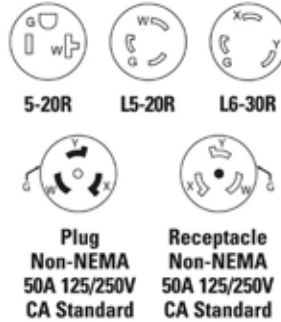

FEATURES

- High visibility OSHA Safety Red powder-coated weather resistant enclosures
- Stackable units securely lock together for safe transport and storage
- Weatherproof outlet covers and flip-up circuit breaker cover prevent accidental tripping and protect from damage and weather

RATINGS

- 50A Input
- 20A, 30A, 50A Output
- 120/240 VAC (Max.)

INDUSTRIAL-GRADE SPIDER BOXES

Part Number	Rating	Distribution Devices	Receptacle Ratings	Receptacle Component	Protection	
					Overload	GFCI
GEN300M	50A, 120/240 V/AC max.	(6) WR Duplex Receptacles (1) Locking Receptacle (1) Locking Inlet (1) Locking Outlet	20A, 125V 30A, 250V 50A, 125/250V 50A, 125/250V	WRBR20BK L630R CS6375RB CS6369RB	X X - -	X X - -
GEN300M-L5	50A, 120/240 V/AC max.	(6) WR Duplex Receptacles (1) Locking Receptacle (1) Locking Inlet (1) Locking Outlet	20A, 125V 30A, 125V 50A, 125/250V 50A, 125/250V	WRBR20BK L530R CS6375RB CS6369RB	X X - -	X X - -
GEN301M	50A, 120/240 V/AC max.	(6) Single Receptacles (1) Locking Receptacle (1) Locking Inlet (1) Locking Outlet	20A, 125V 30A, 250V 50A, 125/250V 50A, 125/250V	1877BK L630R CS6375RB CS6369RB	X X - -	X - - -
GEN302M	50A, 120/240 V/AC max.	(6) Locking Receptacles (1) Locking Receptacle (1) Locking Inlet (1) Locking Outlet	20A, 125V 30A, 250V 50A, 125/250V 50A, 125/250V	L530R L630R CS6375RB CS6369RB	X X - -	X - - -
GEN303M	50A, 120/240 V/AC max.	(3) Single Receptacles (3) Locking Receptacles (1) Locking Receptacle (1) Locking Inlet (1) Locking Outlet	20A, 125V 20A, 125V 30A, 250V 50A, 125/250V 50A, 125/250V	1877BK L520R L630R CS6375RB CS6369RB	X X X - -	X - - - -
GEN3001M	50A, 120/240 V/AC max.	(7) WR Duplex Receptacles (1) Locking Inlet (1) Locking Outlet	20A, 125V 50A, 125/250V 50A, 125/250V	WRBR20BK CS6375RB CS6369RB	X - -	X - -
GEN3021M	50A, 120/240 V/AC max.	(7) Locking Receptacles (1) Locking Inlet (1) Locking Outlet	20A, 125V 50A, 125/250V 50A, 125/250V	L520R CS6375RB CS6369RB	X - -	X - -