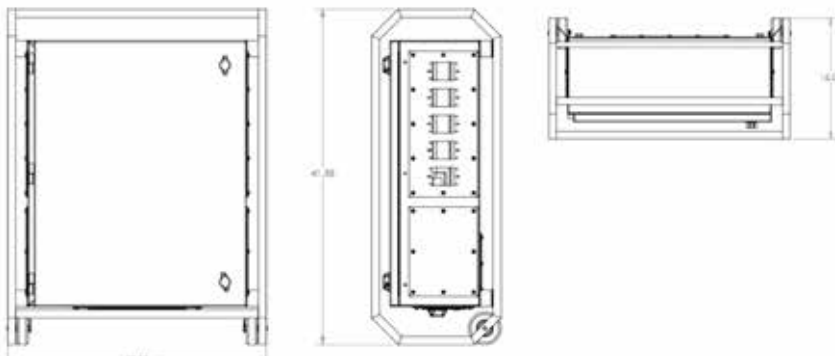

400A RENTALIZED LOAD CENTER

Options

- Custom power output configurations
- Custom powder-coat paint designs
- Portable power cable assemblies

genErgy™

400A 120/208V QO Rentalized Load Center with Cam-Lock Input and 30" Spacing Load Center

- Powder-coated **aluminum NEMA 3R enclosure**
- Pad lockable 1/4 turn latch
- Powder-coated **heavy-duty carbon steel protective frame** with casters
- Ships with a set of **male green, white, black, red and blue 16 series cam-lock inputs** with clear plastic covers
- **Square D QO OEM interior** rated for **400A 240VAC MLO** (accepts 30 – one spacing QO breakers max)
- Up to **10x standard NEMA receptacles output**
- **UL listed** portable power distribution unit
- Easy to access **trap door for hard wire in applications**
- 2 large output gland plates for up to **ten single gang NEMA receptacles**
- Large polycarbonate **clear window** for viewing **phase indicator LED pilot lights** available

SPECIFICATIONS

Part Number	Approx. Weight (lbs.)	Overall Dimensions (ins.)			Maximum Rating		
		Height	Depth	Width	VAC	AIC	Spacing
GENPL400	210	41.375	16	32	240	100K	30

GENERGY HEADQUARTERS

P.O. BOX 10731
LANCASTER, PA 17605