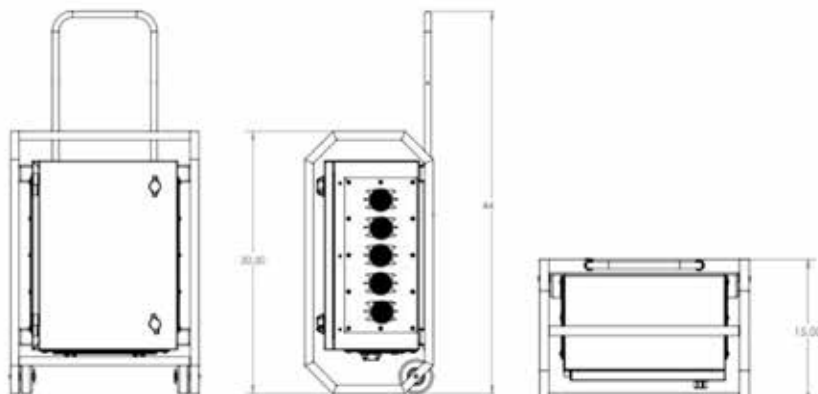

## Options

- Custom power output configurations
- Custom powder-coat paint designs
- Portable power cable assemblies

genErgy™

## SPECIFICATIONS

Part Number	Approx. Weight (lbs.)	Overall Dimensions (ins.)			Maximum Rating		
		Height	Depth	Width	VAC	AIC	Spacing
GENPL200	78	32.50	12.63	22	240	10K	30

## 200A 120/208V QO Rentalized Load Center with Cam-lock Input and 30" Spacing Load Center

- Powder-coated **aluminum NEMA 3R enclosure**
- Powder-coated **heavy-duty carbon steel protective frame** with casters and telescopic handle
- Ships with a **set of male green, white, black, red and blue 16 series cam-lock inputs** with clear plastic covers
- **Square D QO OEM interior** rated for **200A 240VAC MLO** (accepts QO breakers only) **30 – one spacing MAX**
- Two large **output gland plates** (up to **ten single gang NEMA receptacles output**)
- **UL listed** portable power distribution unit
- Easy to access **trap door for hard wire in applications**
- Large polycarbonate **clear window** for viewing **phase indicator LED pilot lights** available