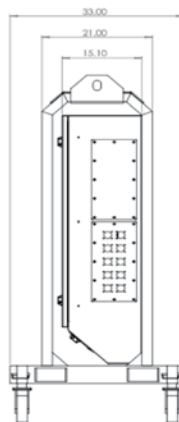

## SPECIFICATIONS

Part Number	Approx. Weight (lbs.)	Overall Dimensions (ins.)			Maximum Rating		
		Height	Depth	Width	VAC	AIC	Spacing
GENIL1200	650	74.5	33	48.5	600	200K	45

## 1200A 600V Rentalized I-Line Panel with Cam-lock Input and 45 Spacing Load Center

- Powder-coated **aluminum NEMA 3R enclosure**
- Powder-coated **heavy-duty aluminum protective frame** with 2 rigid and 2 swivel **removable casters**
- Ships with a **set of male green, white, black, red and blue 16 series cam-lock inputs** with clear plastic covers
- **1200A Square D I-Line 600VAC Interior 45" Spacing Type HCP**
- **UL listed** portable power distribution unit
- Heavy-duty **lifting eyelets**
- **Forklift pockets**
- **4 large output blank gland plates**
- **1200A solid neutral** (not bonded to the ground)
- **2 spare large output 10 cam-lock hole gland plates**
- **Spare blank filler/extension kit**
- Large polycarbonate **clear window** for viewing **phase indicator LED pilot lights** available