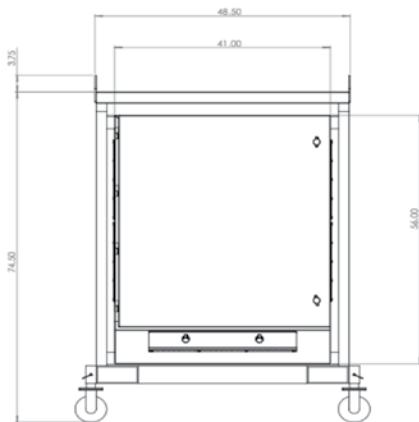

## SPECIFICATIONS

Part Number	Approx. Weight (lbs.)	Overall Dimensions (ins.)			Maximum Rating		
		Height	Depth	Width	VAC	AIC	Spacing
GENIL1200	650	74.5	33	48.5	600	200K	45

## 1200A 600V Rentalized I-Line Panel with Cam-lock Input and 45 Spacing Load Center

- Powder-coated **aluminum NEMA 3R enclosure**
- Powder-coated **heavy-duty aluminum protective frame** with 2 rigid and 2 swivel **removable casters**
- Ships with a **set of male green, white, black, red and blue 16 series cam-lock inputs** with clear plastic covers
- **1200A Square D I-Line 600VAC Interior 45" Spacing Type HCP**
- **UL listed** portable power distribution unit
- Heavy-duty **lifting eyelets**
- **Forklift pockets**
- **4 large output blank gland plates**
- **1200A solid neutral** (not bonded to the ground)
- **2 spare large output 10 cam-lock hole gland plates**
- **Spare blank filler/extension kit**
- Large polycarbonate **clear window** for viewing **phase indicator LED pilot lights** available